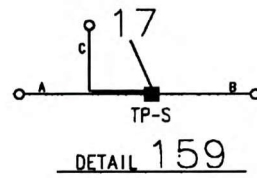

Manitowoc Crane Group

WIRE NO	COLOR	SAE SIZE	LENGTH		TP	B/M ITEM NO	REMARKS	TP	B/M ITEM NO	REMARKS	
			FT-IN	TOT IN							
3	WHITE	14	3	9	45	A	8	---	F	8	---
4		14	3	9	45	A	8	---	F	8	---
10		14	3	9	45	A	8	---	F	8	---
11		14	3	9	45	A	9	---	F	8	---
18		14	3	9	45	A	8	---	F	8	---
19		14	2	10	34	A	8	---	C	10	---
20A		14	0	4	4	J	11	---	J	10	---
20B		14	3	3	39	A	8	---	J	11	---
24		12	2	7	31	A	8	---	B	12	---
25		14	3	9	45	A	8	---	F	8	---
30		12	3	9	45	A	9	---	F	8	---
31		14	3	5	41	A	9	---	E	10	---
32		14	3	9	45	A	8	---	F	8	---
35		12	3	6	42	A	9	---	H	13	---
39A		14	0	6	6	L	STRIP	SEE DETAIL	E	10	---
39B		14	0	5	5	L	STRIP	SEE DETAIL	D	14	---
39C		14	2	11	35	A	8	---	L	STRIP	SEE DETAIL
40A		14	2	9	33	A	9	---	M	STRIP	SEE DETAIL
40B		14	0	3	3	C	10	---	M	STRIP	SEE DETAIL
40C		14	0	3	3	C	10	---	M	STRIP	SEE DETAIL
40D		14	0	3	3	C	10	---	M	STRIP	SEE DETAIL
40E		14	0	4	4	K	10	---	M	STRIP	SEE DETAIL
40F		14	0	5	5	M	STRIP	SEE DETAIL	N	STRIP	SEE DETAIL
40G		14	0	6	6	N	STRIP	SEE DETAIL	D	10	---
40H		14	0	3	3	N	STRIP	SEE DETAIL	E	10	---
40J		14	0	3	3	N	STRIP	SEE DETAIL	E	10	---
40K		14	0	3	3	N	STRIP	SEE DETAIL	E	10	---
40L		14	0	7	7	N	STRIP	SEE DETAIL	F	8	---
42A		14	0	9	9	A	9	---	P	STRIP	SEE DETAIL
42B		14	0	9	9	A	8	---	P	STRIP	SEE DETAIL
42C		14	2	1	25	P	STRIP	SEE DETAIL	C	10	---
42D		14	2	7	31	P	STRIP	SEE DETAIL	D	14	---
52A		14	3	6	42	A	8	---	H	15	---
52B		14	0	9	9	H	15	---	F	8	---
53		14	3	9	45	A	9	---	F	8	---
54		14	3	9	45	A	9	---	F	8	---
55		14	3	9	45	A	9	---	F	8	---
64		14	2	11	35	A	9	---	K	10	---
65		14	2	11	35	A	9	---	K	10	---
66		14	2	11	35	A	9	---	K	10	---
67		14	2	11	35	A	8	---	K	10	---
70A		14	2	7	31	A	9	---	R	STRIP	SEE DETAIL
70B		14	0	4	4	R	STRIP	SEE DETAIL	K	15	---
70C		14	0	3	3	R	STRIP	SEE DETAIL	C	10	---
70D		14	1	2	14	R	STRIP	SEE DETAIL	F	8	---
112		12	3	6	42	A	9	---	H	13	---
159A		14	0	4	4	S	STRIP	SEE DETAIL	C	10	---
159B		14	0	6	6	S	STRIP	SEE DETAIL	D	14	---
159C	WHITE	14	2	10	34	A	9	---	S	STRIP	SEE DETAIL

WIRE NO	COLOR	SAE SIZE	LENGTH		TP	B/M ITEM NO	REMARKS	TP	B/M ITEM NO	REMARKS	
			FT-IN	TOT IN							
169A	WHITE	14	0	4	4	T	STRIP	SEE DETAIL	E	10	---
169B		14	0	5	5	D	14	---	T	STRIP	SEE DETAIL
169C		14	3	1	37	A	8	---	T	STRIP	SEE DETAIL
172		14	2	7	31	A	8	---	B	12	---
601		14	3	6	42	A	8	---	H	15	---
651	WHITE	14	3	3	39	A	9	---	J	11	---

Manitowoc Crane Group