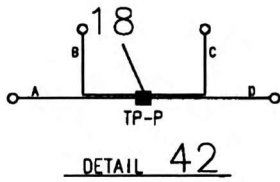

Manitowoc Crane Group

WIRE NO	COLOR	SAE SIZE	LENGTH		TP	B/M ITEM NO	REMARKS	TP	B/M ITEM NO	REMARKS	
			FT-IN	TOT IN							
3	WHITE	14	3	9	45	A	8	---	F	8	---
4		14	3	9	45	A	8	---	F	8	---
10		14	3	9	45	A	8	---	F	8	---
11		14	3	9	45	A	9	---	F	8	---
18		14	3	9	45	A	8	---	F	8	---
19		14	2	10	34	A	8	---	C	10	---
20A		14	0	4	4	J	11	---	J	10	---
20B		14	3	3	39	A	8	---	J	11	---
24		12	2	7	31	A	8	---	B	12	---
25		14	3	9	45	A	8	---	F	8	---
30		12	3	9	45	A	9	---	F	8	---
31		14	3	5	41	A	9	---	E	10	---
32		14	3	9	45	A	8	---	F	8	---
35		12	3	6	42	A	9	---	H	13	---
39A		14	0	6	6	L	STRIP	SEE DETAIL	E	10	---
39B		14	0	5	5	L	STRIP	SEE DETAIL	D	14	---
39C		14	2	11	35	A	8	---	L	STRIP	SEE DETAIL
40A		14	2	9	33	A	9	---	M	STRIP	SEE DETAIL
40B		14	0	3	3	C	10	---	M	STRIP	SEE DETAIL
40C		14	0	3	3	C	10	---	M	STRIP	SEE DETAIL
40D		14	0	3	3	C	10	---	M	STRIP	SEE DETAIL
40E		14	0	4	4	K	10	---	M	STRIP	SEE DETAIL
40F		14	0	5	5	M	STRIP	SEE DETAIL	N	STRIP	SEE DETAIL
40G		14	0	6	6	N	STRIP	SEE DETAIL	D	10	---
40H		14	0	3	3	N	STRIP	SEE DETAIL	E	10	---
40J		14	0	3	3	N	STRIP	SEE DETAIL	E	10	---
40K		14	0	3	3	N	STRIP	SEE DETAIL	E	10	---
40L		14	0	7	7	N	STRIP	SEE DETAIL	F	8	---
42A		14	0	9	9	A	9	---	P	STRIP	SEE DETAIL
42B		14	0	9	9	A	8	---	P	STRIP	SEE DETAIL
42C		14	2	1	25	P	STRIP	SEE DETAIL	C	10	---
42D		14	2	7	31	P	STRIP	SEE DETAIL	D	14	---
52A		14	3	6	42	A	8	---	H	15	---
52B		14	0	9	9	H	15	---	F	8	---
53		14	3	9	45	A	9	---	F	8	---
54		14	3	9	45	A	9	---	F	8	---
55		14	3	9	45	A	9	---	F	8	---
64		14	2	11	35	A	9	---	K	10	---
65		14	2	11	35	A	9	---	K	10	---
66		14	2	11	35	A	9	---	K	10	---
67		14	2	11	35	A	8	---	K	10	---
70A		14	2	7	31	A	9	---	R	STRIP	SEE DETAIL
70B		14	0	4	4	R	STRIP	SEE DETAIL	K	15	---
70C		14	0	3	3	R	STRIP	SEE DETAIL	C	10	---
70D		14	1	2	14	R	STRIP	SEE DETAIL	F	8	---
112		12	3	6	42	A	9	---	H	13	---
159A		14	0	4	4	S	STRIP	SEE DETAIL	C	10	---
159B		14	0	6	6	S	STRIP	SEE DETAIL	D	14	---
159C	WHITE	14	2	10	34	A	9	---	S	STRIP	SEE DETAIL

WIRE NO	COLOR	SAE SIZE	LENGTH		TP	B/M ITEM NO	REMARKS	TP	B/M ITEM NO	REMARKS	
			FT-IN	TOT IN							
169A	WHITE	14	0	4	4	T	STRIP	SEE DETAIL	E	10	---
169B		14	0	5	5	D	14	---	T	STRIP	SEE DETAIL
169C		14	3	1	37	A	8	---	T	STRIP	SEE DETAIL
172		14	2	7	31	A	8	---	B	12	---
601		14	3	6	42	A	8	---	H	15	---
651	WHITE	14	3	3	39	A	9	---	J	11	---

Manitowoc Crane Group