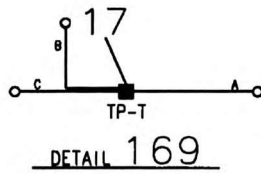

Manitowoc Crane Group

WIRE NO	COLOR	SAE SIZE	LENGTH		TP	B/M ITEM NO	REMARKS	TP	B/M ITEM NO	REMARKS	
			FT-IN	TOT IN							
3	WHITE	14	3	9	45	A	8	---	F	8	---
4		14	3	9	45	A	8	---	F	8	---
10		14	3	9	45	A	8	---	F	8	---
11		14	3	9	45	A	9	---	F	8	---
18		14	3	9	45	A	8	---	F	8	---
19		14	2	10	34	A	8	---	C	10	---
20A		14	0	4	4	J	11	---	J	10	---
20B		14	3	3	39	A	8	---	J	11	---
24		12	2	7	31	A	8	---	B	12	---
25		14	3	9	45	A	8	---	F	8	---
30		12	3	9	45	A	9	---	F	8	---
31		14	3	5	41	A	9	---	E	10	---
32		14	3	9	45	A	8	---	F	8	---
35		12	3	6	42	A	9	---	H	13	---
39A		14	0	6	6	L	STRIP	SEE DETAIL	E	10	---
39B		14	0	5	5	L	STRIP	SEE DETAIL	D	14	---
39C		14	2	11	35	A	8	---	L	STRIP	SEE DETAIL
40A		14	2	9	33	A	9	---	M	STRIP	SEE DETAIL
40B		14	0	3	3	C	10	---	M	STRIP	SEE DETAIL
40C		14	0	3	3	C	10	---	M	STRIP	SEE DETAIL
40D		14	0	3	3	C	10	---	M	STRIP	SEE DETAIL
40E		14	0	4	4	K	10	---	M	STRIP	SEE DETAIL
40F		14	0	5	5	M	STRIP	SEE DETAIL	N	STRIP	SEE DETAIL
40G		14	0	6	6	N	STRIP	SEE DETAIL	D	10	---
40H		14	0	3	3	N	STRIP	SEE DETAIL	E	10	---
40J		14	0	3	3	N	STRIP	SEE DETAIL	E	10	---
40K		14	0	3	3	N	STRIP	SEE DETAIL	E	10	---
40L		14	0	7	7	N	STRIP	SEE DETAIL	F	8	---
42A		14	0	9	9	A	9	---	P	STRIP	SEE DETAIL
42B		14	0	9	9	A	8	---	P	STRIP	SEE DETAIL
42C		14	2	1	25	P	STRIP	SEE DETAIL	C	10	---
42D		14	2	7	31	P	STRIP	SEE DETAIL	D	14	---
52A		14	3	6	42	A	8	---	H	15	---
52B		14	0	9	9	H	15	---	F	8	---
53		14	3	9	45	A	9	---	F	8	---
54		14	3	9	45	A	9	---	F	8	---
55		14	3	9	45	A	9	---	F	8	---
64		14	2	11	35	A	9	---	K	10	---
65		14	2	11	35	A	9	---	K	10	---
66		14	2	11	35	A	9	---	K	10	---
67		14	2	11	35	A	8	---	K	10	---
70A		14	2	7	31	A	9	---	R	STRIP	SEE DETAIL
70B		14	0	4	4	R	STRIP	SEE DETAIL	K	15	---
70C		14	0	3	3	R	STRIP	SEE DETAIL	C	10	---
70D		14	1	2	14	R	STRIP	SEE DETAIL	F	8	---
112		12	3	6	42	A	9	---	H	13	---
159A		14	0	4	4	S	STRIP	SEE DETAIL	C	10	---
159B		14	0	6	6	S	STRIP	SEE DETAIL	D	14	---
159C	WHITE	14	2	10	34	A	9	---	S	STRIP	SEE DETAIL

WIRE NO	COLOR	SAE SIZE	LENGTH		TP	B/M ITEM NO	REMARKS	TP	B/M ITEM NO	REMARKS	
			FT-IN	TOT IN							
169A	WHITE	14	0	4	4	T	STRIP	SEE DETAIL	E	10	---
169B		14	0	5	5	D	14	---	T	STRIP	SEE DETAIL
169C		14	3	1	37	A	8	---	T	STRIP	SEE DETAIL
172		14	2	7	31	A	8	---	B	12	---
601		14	3	6	42	A	8	---	H	15	---
651	WHITE	14	3	3	39	A	9	---	J	11	---

Manitowoc Crane Group