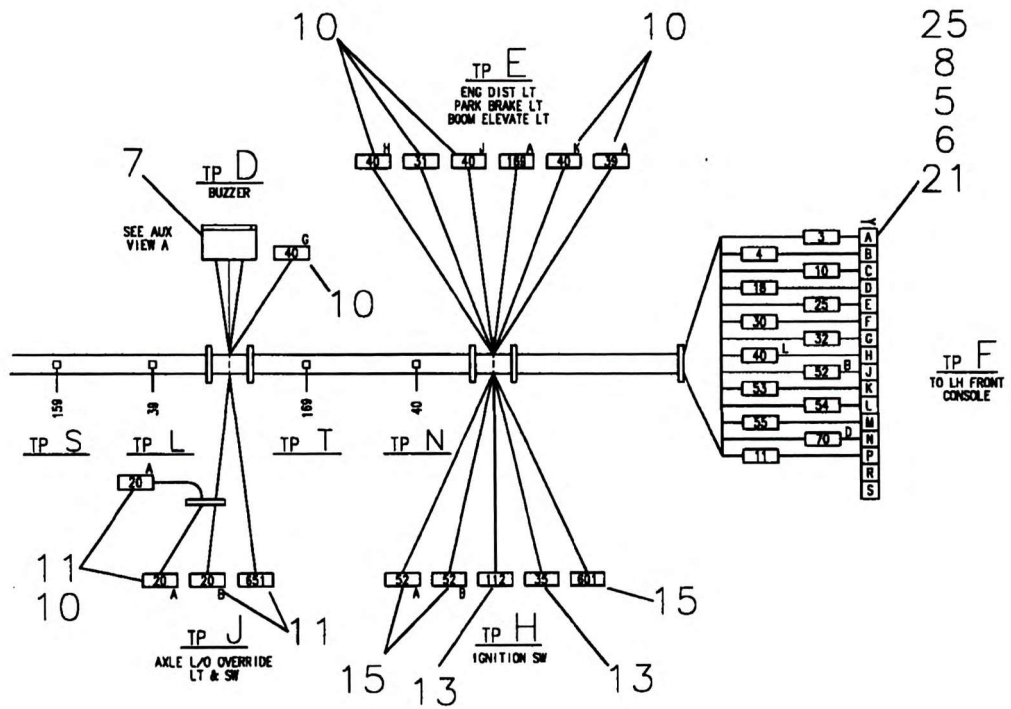

Manitowoc Crane Group