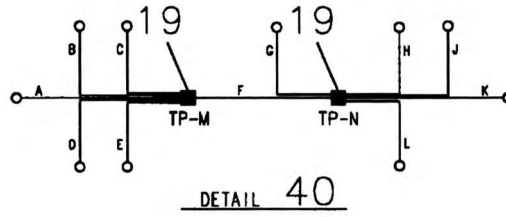

Manitowoc Crane Group

WIRE NO	COLOR	SAE SIZE	LENGTH		TP	B/M ITEM NO	REMARKS	TP	B/M ITEM NO	REMARKS	
			FT-IN	TOT IN							
3	WHITE	14	3	9	45	A	8	---	F	8	---
4		14	3	9	45	A	8	---	F	8	---
10		14	3	9	45	A	8	---	F	8	---
11		14	3	9	45	A	9	---	F	8	---
18		14	3	9	45	A	8	---	F	8	---
19		14	2	10	34	A	8	---	C	10	---
20A		14	0	4	4	J	11	---	J	10	---
20B		14	3	3	39	A	8	---	J	11	---
24		12	2	7	31	A	8	---	B	12	---
25		14	3	9	45	A	8	---	F	8	---
30		12	3	9	45	A	9	---	F	8	---
31		14	3	5	41	A	9	---	E	10	---
32		14	3	9	45	A	8	---	F	8	---
35		12	3	6	42	A	9	---	H	13	---
39A		14	0	6	6	L	STRIP	SEE DETAIL	E	10	---
39B		14	0	5	5	L	STRIP	SEE DETAIL	D	14	---
39C		14	2	11	35	A	8	---	L	STRIP	SEE DETAIL
40A		14	2	9	33	A	9	---	M	STRIP	SEE DETAIL
40B		14	0	3	3	C	10	---	M	STRIP	SEE DETAIL
40C		14	0	3	3	C	10	---	M	STRIP	SEE DETAIL
40D		14	0	3	3	C	10	---	M	STRIP	SEE DETAIL
40E		14	0	4	4	K	10	---	M	STRIP	SEE DETAIL
40F		14	0	5	5	M	STRIP	SEE DETAIL	N	STRIP	SEE DETAIL
40G		14	0	6	6	N	STRIP	SEE DETAIL	D	10	---
40H		14	0	3	3	N	STRIP	SEE DETAIL	E	10	---
40J		14	0	3	3	N	STRIP	SEE DETAIL	E	10	---
40K		14	0	3	3	N	STRIP	SEE DETAIL	E	10	---
40L		14	0	7	7	N	STRIP	SEE DETAIL	F	8	---
42A		14	0	9	9	A	9	---	P	STRIP	SEE DETAIL
42B		14	0	9	9	A	8	---	P	STRIP	SEE DETAIL
42C		14	2	1	25	P	STRIP	SEE DETAIL	C	10	---
42D		14	2	7	31	P	STRIP	SEE DETAIL	D	14	---
52A		14	3	6	42	A	8	---	H	15	---
52B		14	0	9	9	H	15	---	F	8	---
53		14	3	9	45	A	9	---	F	8	---
54		14	3	9	45	A	9	---	F	8	---
55		14	3	9	45	A	9	---	F	8	---
64		14	2	11	35	A	9	---	K	10	---
65		14	2	11	35	A	9	---	K	10	---
66		14	2	11	35	A	9	---	K	10	---
67		14	2	11	35	A	8	---	K	10	---
70A		14	2	7	31	A	9	---	R	STRIP	SEE DETAIL
70B		14	0	4	4	R	STRIP	SEE DETAIL	K	15	---
70C		14	0	3	3	R	STRIP	SEE DETAIL	C	10	---
70D		14	1	2	14	R	STRIP	SEE DETAIL	F	8	---
112		12	3	6	42	A	9	---	H	13	---
159A		14	0	4	4	S	STRIP	SEE DETAIL	C	10	---
159B		14	0	6	6	S	STRIP	SEE DETAIL	D	14	---
159C	WHITE	14	2	10	34	A	9	---	S	STRIP	SEE DETAIL

WIRE NO	COLOR	SAE SIZE	LENGTH		TP	B/M ITEM NO	REMARKS	TP	B/M ITEM NO	REMARKS	
			FT-IN	TOT IN							
169A	WHITE	14	0	4	4	T	STRIP	SEE DETAIL	E	10	---
169B		14	0	5	5	D	14	---	T	STRIP	SEE DETAIL
169C		14	3	1	37	A	8	---	T	STRIP	SEE DETAIL
172		14	2	7	31	A	8	---	B	12	---
601		14	3	6	42	A	8	---	H	15	---
651	WHITE	14	3	3	39	A	9	---	J	11	---

Manitowoc Crane Group